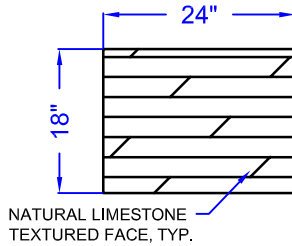

HALF BLOCK - RIGHT END - TOP

APPROXIMATE VOLUME: 4.9 CF

APPROXIMATE WEIGHT: 685 LB

LEFT END VIEW

NATURAL LIMESTONE
TEXTURED FACE, TYP.

FRONT VIEW

RIGHT END VIEW

BOTTOM VIEW

TOP VIEW