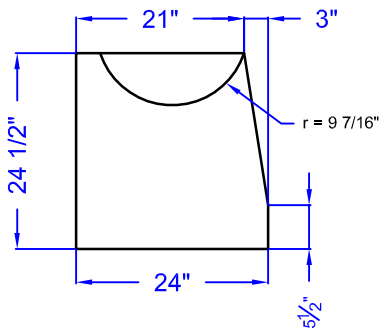

HALF BLOCK - RIGHT END - TOP

APPROXIMATE VOLUME: 4.9 CF

APPROXIMATE WEIGHT: 685 LB

LEFT END VIEW

NATURAL LIMESTONE
TEXTURED FACE, TYP.

FRONT VIEW

RIGHT END VIEW

BOTTOM VIEW

TOP VIEW