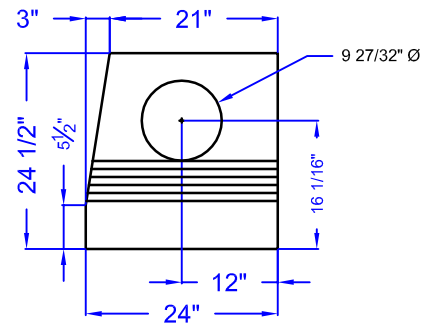

HALF BLOCK - RIGHT END - TOP

APPROXIMATE VOLUME: 4.9 CF

APPROXIMATE WEIGHT: 685 LB

LEFT END VIEW

NATURAL LIMESTONE
TEXTURED FACE, TYP.

FRONT VIEW

RIGHT END VIEW

BOTTOM VIEW

TOP VIEW