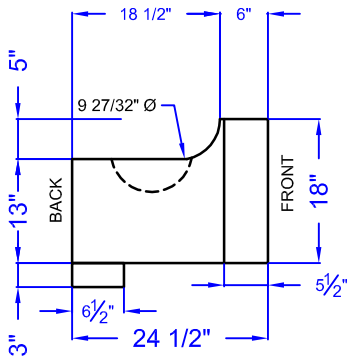

HALF BLOCK - RIGHT END - TOP

APPROXIMATE VOLUME: 4.9 CF

APPROXIMATE WEIGHT: 685 LB

LEFT END VIEW

NATURAL LIMESTONE
TEXTURED FACE, TYP.

FRONT VIEW

RIGHT END VIEW

BOTTOM VIEW

TOP VIEW