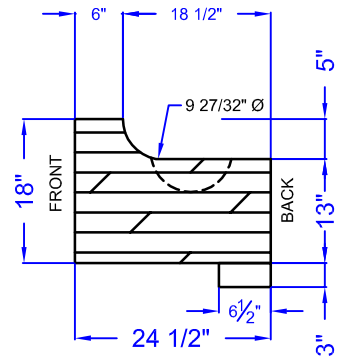

HALF BLOCK - RIGHT END - TOP

APPROXIMATE VOLUME: 4.9 CF

APPROXIMATE WEIGHT: 685 LB

LEFT END VIEW

NATURAL LIMESTONE
TEXTURED FACE, TYP.

FRONT VIEW

RIGHT END VIEW

BOTTOM VIEW

TOP VIEW