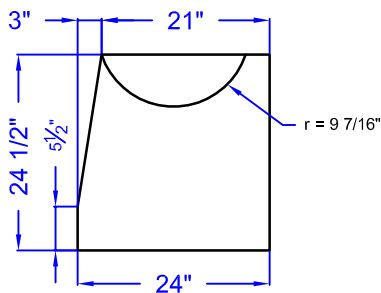

HALF BLOCK - LEFT END - TOP

APPROXIMATE VOLUME: 4.9 CF

APPROXIMATE WEIGHT: 685 LB

LEFT END VIEW

NATURAL LIMESTONE
TEXTURED FACE, TYP.

FRONT VIEW

RIGHT END VIEW

BOTTOM VIEW

TOP VIEW