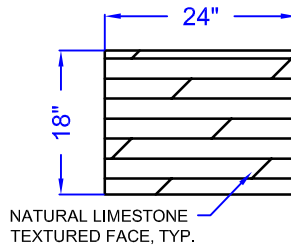

HALF BLOCK - LEFT END - TOP

APPROXIMATE VOLUME: 4.9 CF

APPROXIMATE WEIGHT: 685 LB

LEFT END VIEW

NATURAL LIMESTONE
TEXTURED FACE, TYP.

FRONT VIEW

RIGHT END VIEW

BOTTOM VIEW

TOP VIEW