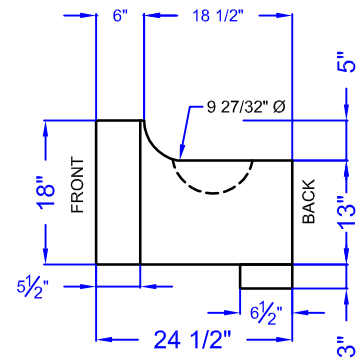

HALF BLOCK - LEFT END - TOP

APPROXIMATE VOLUME: 4.9 CF

APPROXIMATE WEIGHT: 685 LB

LEFT END VIEW

NATURAL LIMESTONE
TEXTURED FACE, TYP.

FRONT VIEW

RIGHT END VIEW

BOTTOM VIEW

TOP VIEW