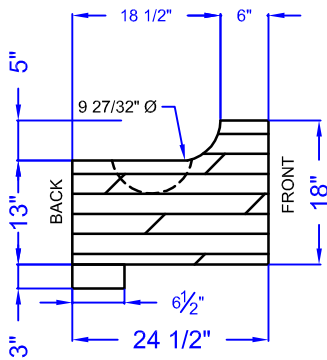

HALF BLOCK - LEFT END - TOP

APPROXIMATE VOLUME: 4.9 CF

APPROXIMATE WEIGHT: 685 LB

LEFT END VIEW

NATURAL LIMESTONE
TEXTURED FACE, TYP.

FRONT VIEW

RIGHT END VIEW

BOTTOM VIEW

TOP VIEW