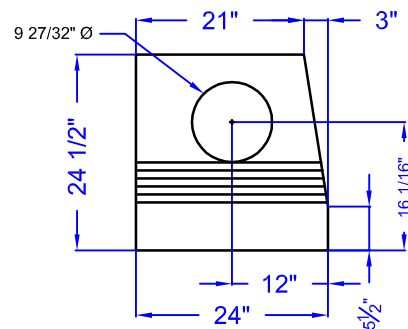

HALF BLOCK - LEFT END - TOP

APPROXIMATE VOLUME: 4.9 CF

APPROXIMATE WEIGHT: 685 LB

LEFT END VIEW

NATURAL LIMESTONE
TEXTURED FACE, TYP.

FRONT VIEW

RIGHT END VIEW

BOTTOM VIEW

TOP VIEW