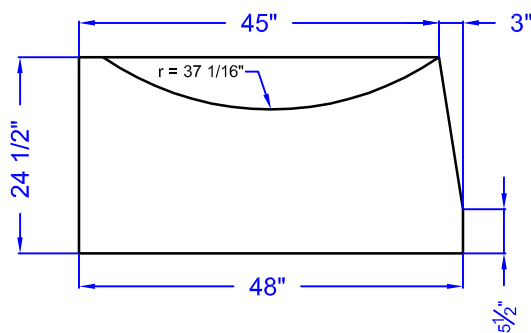

FULL BLOCK - RIGHT END - MIDDLE

APPROXIMATE VOLUME: 11.6 CF

APPROXIMATE WEIGHT: 1625 LB

LEFT END VIEW

FRONT VIEW

RIGHT END VIEW

BOTTOM VIEW

TOP VIEW