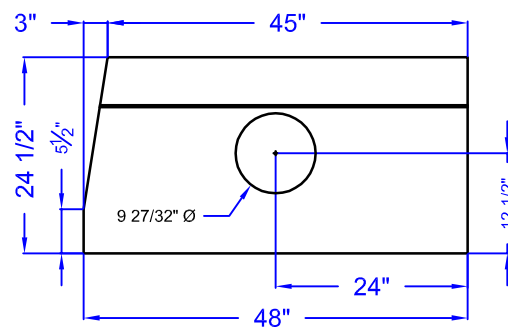

FULL BLOCK - RIGHT END - MIDDLE

APPROXIMATE VOLUME: 11.6 CF

APPROXIMATE WEIGHT: 1625 LB

LEFT END VIEW

FRONT VIEW

RIGHT END VIEW

BOTTOM VIEW

TOP VIEW