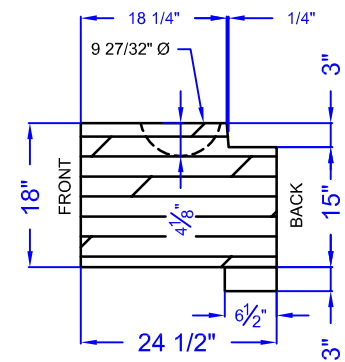

FULL BLOCK - RIGHT END - MIDDLE

APPROXIMATE VOLUME: 11.6 CF

APPROXIMATE WEIGHT: 1625 LB

LEFT END VIEW

FRONT VIEW

RIGHT END VIEW

BOTTOM VIEW

TOP VIEW