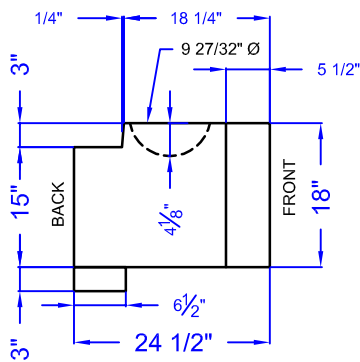

FULL BLOCK - RIGHT END - MIDDLE

APPROXIMATE VOLUME: 11.6 CF

APPROXIMATE WEIGHT: 1625 LB

LEFT END VIEW

FRONT VIEW

RIGHT END VIEW

BOTTOM VIEW

TOP VIEW