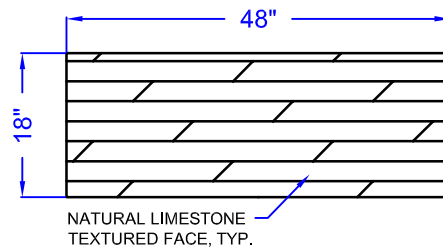

FULL BLOCK - RIGHT END - MIDDLE

APPROXIMATE VOLUME: 11.6 CF

APPROXIMATE WEIGHT: 1625 LB

LEFT END VIEW

FRONT VIEW

RIGHT END VIEW

BOTTOM VIEW

TOP VIEW