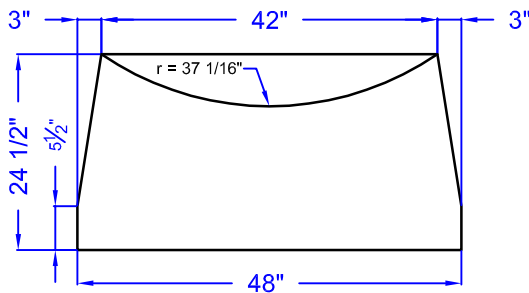

FULL BLOCK - CENTER - MIDDLE

APPROXIMATE VOLUME: 11.3 CF

APPROXIMATE WEIGHT: 1580 LB

LEFT END VIEW

FRONT VIEW

RIGHT END VIEW

BOTTOM VIEW

TOP VIEW