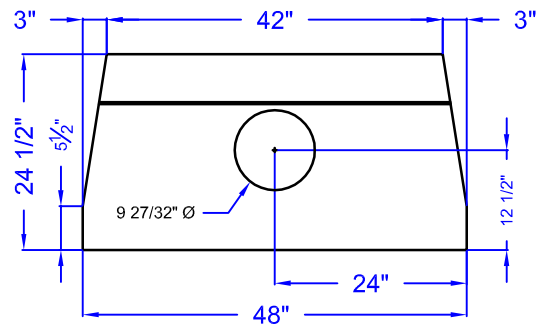

FULL BLOCK - CENTER - MIDDLE

APPROXIMATE VOLUME: 11.3 CF

APPROXIMATE WEIGHT: 1580 LB

LEFT END VIEW

FRONT VIEW

RIGHT END VIEW

BOTTOM VIEW

TOP VIEW