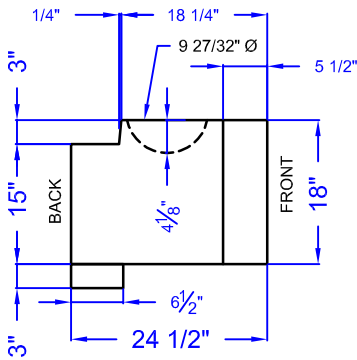

FULL BLOCK - CENTER - MIDDLE

APPROXIMATE VOLUME: 11.3 CF

APPROXIMATE WEIGHT: 1580 LB

LEFT END VIEW

FRONT VIEW

RIGHT END VIEW

BOTTOM VIEW

TOP VIEW