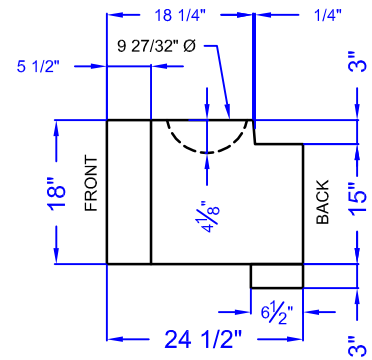

FULL BLOCK - CENTER - MIDDLE

APPROXIMATE VOLUME: 11.3 CF

APPROXIMATE WEIGHT: 1580 LB

LEFT END VIEW

FRONT VIEW

RIGHT END VIEW

BOTTOM VIEW

TOP VIEW