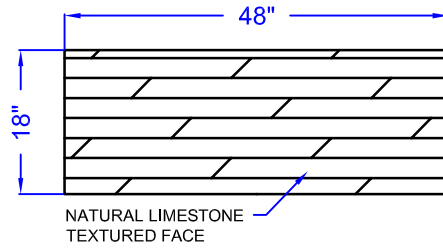

FULL BLOCK - CENTER - MIDDLE

APPROXIMATE VOLUME: 11.3 CF

APPROXIMATE WEIGHT: 1580 LB

LEFT END VIEW

FRONT VIEW

RIGHT END VIEW

BOTTOM VIEW

TOP VIEW