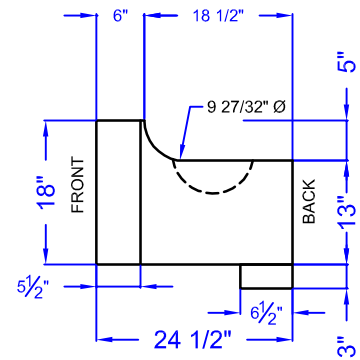

# FULL BLOCK - LEFT END - TOP

APPROXIMATE VOLUME: 10.1 CF

APPROXIMATE WEIGHT: 1415 LB

LEFT END VIEW

FRONT VIEW

RIGHT END VIEW

BOTTOM VIEW

TOP VIEW