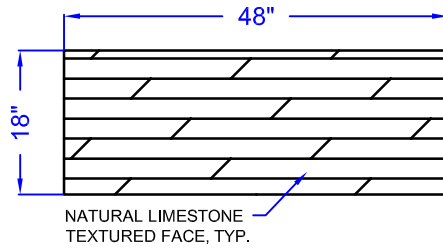

# FULL BLOCK - LEFT END - TOP

APPROXIMATE VOLUME: 10.1 CF

APPROXIMATE WEIGHT: 1415 LB

LEFT END VIEW

FRONT VIEW

RIGHT END VIEW

BOTTOM VIEW

TOP VIEW