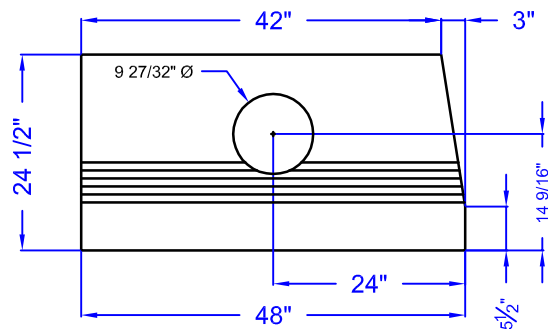

# FULL BLOCK - LEFT END - TOP

APPROXIMATE VOLUME: 10.1 CF

APPROXIMATE WEIGHT: 1415 LB

LEFT END VIEW

FRONT VIEW

RIGHT END VIEW

BOTTOM VIEW

TOP VIEW