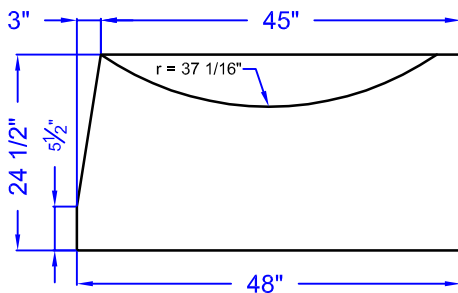

# FULL BLOCK - LEFT END - TOP

APPROXIMATE VOLUME: 10.1 CF

APPROXIMATE WEIGHT: 1415 LB

LEFT END VIEW

FRONT VIEW

RIGHT END VIEW

BOTTOM VIEW

TOP VIEW