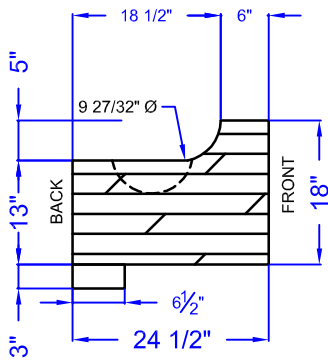

# FULL BLOCK - LEFT END - TOP

APPROXIMATE VOLUME: 10.1 CF

APPROXIMATE WEIGHT: 1415 LB

LEFT END VIEW

FRONT VIEW

RIGHT END VIEW

BOTTOM VIEW

TOP VIEW