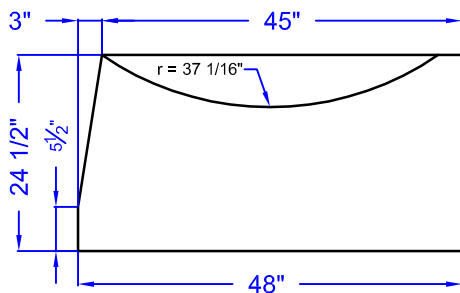

FULL BLOCK - LEFT END - MIDDLE

APPROXIMATE VOLUME: 11.6 CF

APPROXIMATE WEIGHT: 1625 LB

LEFT END VIEW

FRONT VIEW

RIGHT END VIEW

BOTTOM VIEW

TOP VIEW