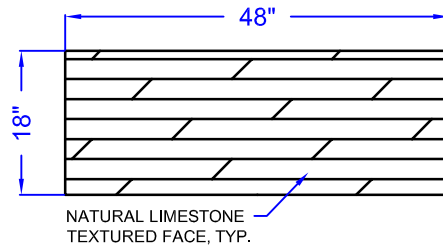

FULL BLOCK - LEFT END - MIDDLE

APPROXIMATE VOLUME: 11.6 CF

APPROXIMATE WEIGHT: 1625 LB

LEFT END VIEW

FRONT VIEW

RIGHT END VIEW

BOTTOM VIEW

TOP VIEW