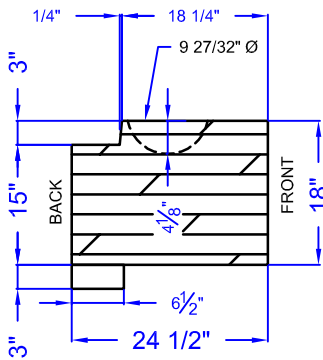

FULL BLOCK - LEFT END - MIDDLE

APPROXIMATE VOLUME: 11.6 CF

APPROXIMATE WEIGHT: 1625 LB

LEFT END VIEW

FRONT VIEW

RIGHT END VIEW

BOTTOM VIEW

TOP VIEW