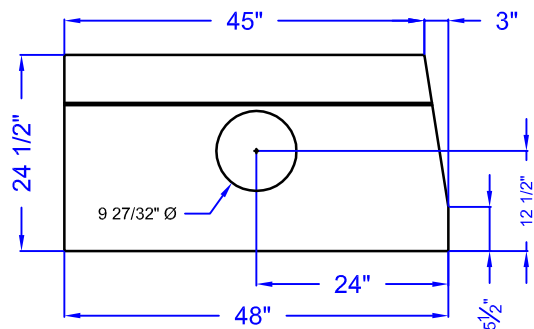

FULL BLOCK - LEFT END - MIDDLE

APPROXIMATE VOLUME: 11.6 CF

APPROXIMATE WEIGHT: 1625 LB

LEFT END VIEW

FRONT VIEW

RIGHT END VIEW

BOTTOM VIEW

TOP VIEW