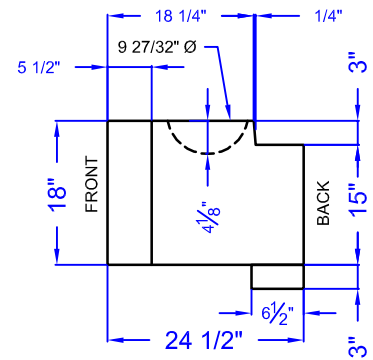

FULL BLOCK - LEFT END - MIDDLE

APPROXIMATE VOLUME: 11.6 CF

APPROXIMATE WEIGHT: 1625 LB

LEFT END VIEW

FRONT VIEW

RIGHT END VIEW

BOTTOM VIEW

TOP VIEW