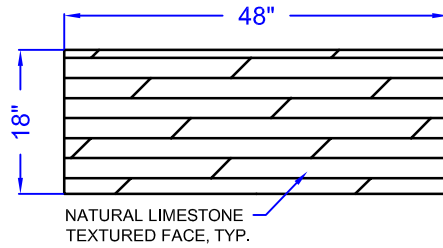

FULL BLOCK - LEFT END - BOTTOM

APPROXIMATE VOLUME: 11.3 CF

APPROXIMATE WEIGHT: 1580 LB

LEFT END VIEW

FRONT VIEW

RIGHT END VIEW

BOTTOM VIEW

TOP VIEW