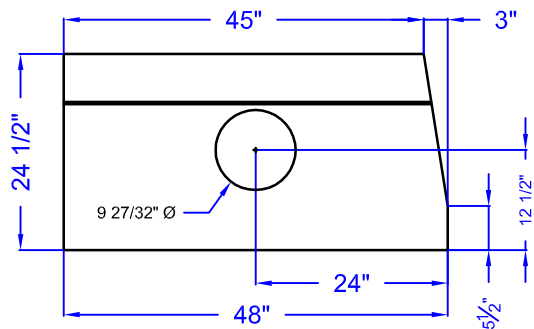

FULL BLOCK - LEFT END - BOTTOM

APPROXIMATE VOLUME: 11.3 CF

APPROXIMATE WEIGHT: 1580 LB

LEFT END VIEW

FRONT VIEW

RIGHT END VIEW

BOTTOM VIEW

TOP VIEW