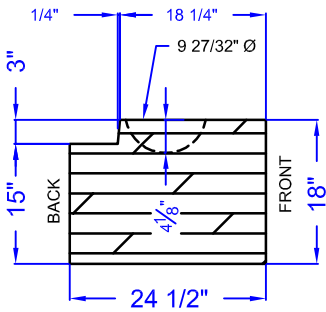

FULL BLOCK - LEFT END - BOTTOM

APPROXIMATE VOLUME: 11.3 CF

APPROXIMATE WEIGHT: 1580 LB

LEFT END VIEW

FRONT VIEW

RIGHT END VIEW

BOTTOM VIEW

TOP VIEW