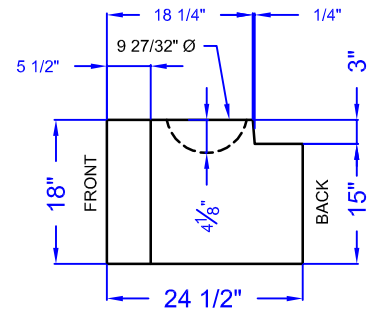

FULL BLOCK - LEFT END - BOTTOM

APPROXIMATE VOLUME: 11.3 CF

APPROXIMATE WEIGHT: 1580 LB

LEFT END VIEW

FRONT VIEW

RIGHT END VIEW

BOTTOM VIEW

TOP VIEW