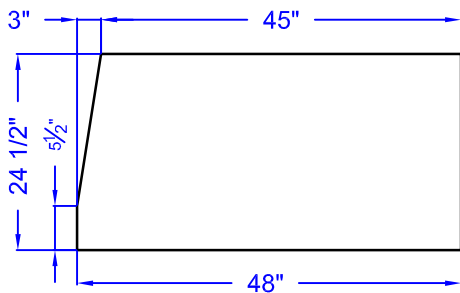

FULL BLOCK - LEFT END - BOTTOM

APPROXIMATE VOLUME: 11.3 CF

APPROXIMATE WEIGHT: 1580 LB

LEFT END VIEW

FRONT VIEW

RIGHT END VIEW

BOTTOM VIEW

TOP VIEW