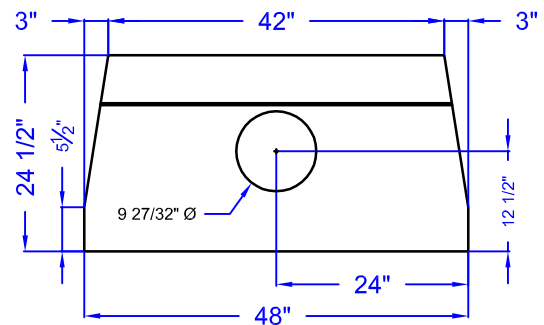

# FULL BLOCK - CENTER - BOTTOM

APPROXIMATE VOLUME: 11.0 CF

APPROXIMATE WEIGHT: 1540 LB

LEFT END VIEW

FRONT VIEW

RIGHT END VIEW

BOTTOM VIEW

TOP VIEW