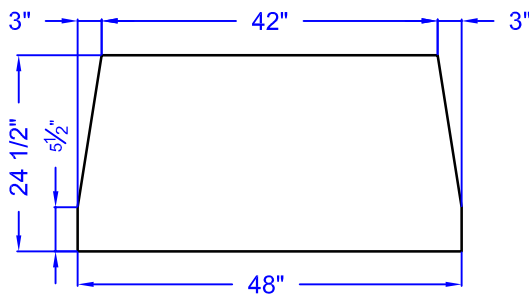

# FULL BLOCK - CENTER - BOTTOM

APPROXIMATE VOLUME: 11.0 CF

APPROXIMATE WEIGHT: 1540 LB

LEFT END VIEW

FRONT VIEW

RIGHT END VIEW

BOTTOM VIEW

TOP VIEW