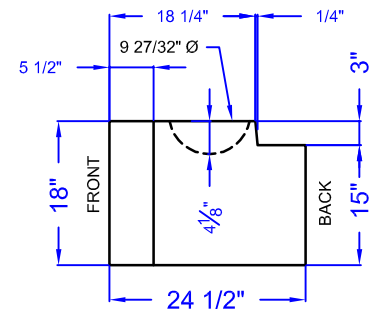

# FULL BLOCK - CENTER - BOTTOM

APPROXIMATE VOLUME: 11.0 CF

APPROXIMATE WEIGHT: 1540 LB

LEFT END VIEW

FRONT VIEW

RIGHT END VIEW

BOTTOM VIEW

TOP VIEW