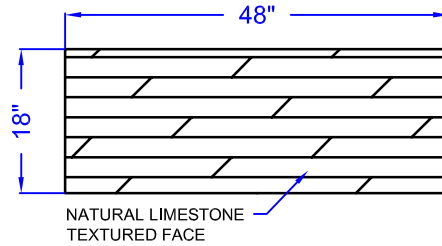

# FULL BLOCK - CENTER - BOTTOM

APPROXIMATE VOLUME: 11.0 CF

APPROXIMATE WEIGHT: 1540 LB

LEFT END VIEW

FRONT VIEW

RIGHT END VIEW

BOTTOM VIEW

TOP VIEW