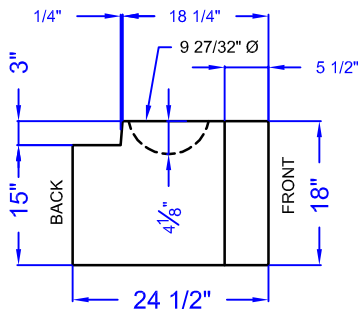

# FULL BLOCK - CENTER - BOTTOM

APPROXIMATE VOLUME: 11.0 CF

APPROXIMATE WEIGHT: 1540 LB

LEFT END VIEW

FRONT VIEW

RIGHT END VIEW

BOTTOM VIEW

TOP VIEW